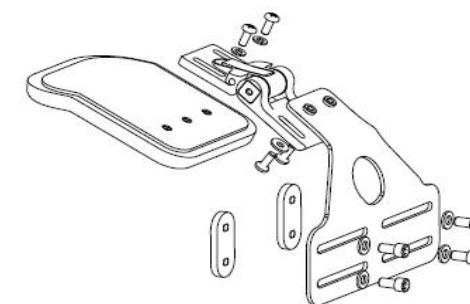

LUNARCUS QTY _____ \$950.00

WIDTH _____ WIDTH _____ WIDTH _____

HEIGHT _____ HEIGHT _____ HEIGHT _____

LUNAR BACK ACCESSORIES

BACK POSITIONING SYSTEM

LUNAR Back accessories are optional. All accessories can be factory mounted on a LUNAR Back.

LATERAL SUPPORTS

Model	Description	List\$	Qty
FIXED			
LULAT5X6F	5" HIGH X 6" LONG LATERAL PAD (ea)	E0956	\$115 _____
FIXED HEIGHT ADJUSTABLE			
LULAT5X6FA	5" HIGH X 6" LONG LATERAL PAD (ea)	E0956	\$165 _____
FIXED OFFSET			
LULAT5X6FOL	5" HIGH X 6" LONG LATERAL PAD-LEFT	E0956	\$140 _____
LULAT5X6FOR	5" HIGH X 6" LONG LATERAL PAD-RIGHT	E0956	\$140 _____
ADJUSTABLE SWINGAWAY			
LULAT4X4S	4" HIGH X 4" LONG LATERAL PAD (ea)	E0956	\$280 _____
LULAT4X5S	4" HIGH X 5" LONG LATERAL PAD (ea)	E0956	\$280 _____
LULAT4X6S	4" HIGH X 6" LONG LATERAL PAD (ea)	E0956	\$280 _____
LULAT6X4S	6" HIGH X 4" LONG LATERAL PAD (ea)	E0956	\$280 _____
LULAT6X5S	6" HIGH X 5" LONG LATERAL PAD (ea)	E0956	\$280 _____
LULAT6X6S	6" HIGH X 6" LONG LATERAL PAD (ea)	E0956	\$280 _____
SMALL LUMBAR			
LUSMLUM14	14" WIDE SHELL SM LUMBAR FOAM	K0108	\$38 _____
LUSMLUM16	16" WIDE SHELL SM LUMBAR FOAM	K0108	\$38 _____
LUSMLUM18	18" WIDE SHELL SM LUMBAR FOAM	K0108	\$38 _____
LUSMLUM20	20" WIDE SHELL SM LUMBAR FOAM	K0108	\$38 _____
LARGE LUMBAR			
LULGLUM14	14" WIDE SHELL LG LUMBAR FOAM	K0108	\$40 _____
LULGLUM16	16" WIDE SHELL LG LUMBAR FOAM	K0108	\$40 _____
LULGLUM18	18" WIDE SHELL LG LUMBAR FOAM	K0108	\$40 _____
LULGLUM20	20" WIDE SHELL LG LUMBAR FOAM	K0108	\$40 _____
WEDGE			
LUWE14	14" WIDE SHELL WEDGE FOAM	K0108	\$35 _____
LUWE16	16" WIDE SHELL WEDGE FOAM	K0108	\$35 _____
LUWE18	18" WIDE SHELL WEDGE FOAM	K0108	\$35 _____
LUWE20	20" WIDE SHELL WEDGE FOAM	K0108	\$35 _____

Fixed Lateral

Fixed Offset Lateral

Fixed Height Adjustable Lateral

Adjustable Swingaway Lateral

HEADREST MOUNT

UHRBA	UNIVERSAL HEADREST MOUNT KIT	K0108	\$61 _____
-------	------------------------------	-------	------------