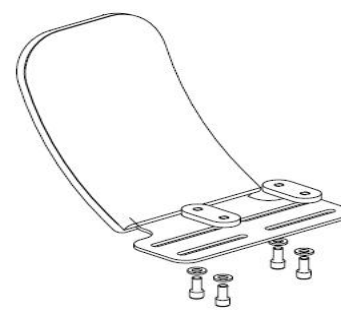

LUNARCUS QTY _____ \$950.00

WIDTH _____ WIDTH _____ WIDTH _____

HEIGHT _____ HEIGHT _____ HEIGHT _____

LUNAR BACK ACCESSORIES

BACK POSITIONING SYSTEM

LUNAR Back accessories are optional. All accessories can be factory mounted on a LUNAR Back.

LATERAL SUPPORTS

Model	Description	List\$	Qty
FIXED			
LULAT5X6F	5" HIGH X 6" LONG LATERAL PAD (ea)	E0956	\$115 _____
FIXED HEIGHT ADJUSTABLE			
LULAT5X6FA	5" HIGH X 6" LONG LATERAL PAD (ea)	E0956	\$165 _____
FIXED OFFSET			
LULAT5X6FOL	5" HIGH X 6" LONG LATERAL PAD-LEFT	E0956	\$140 _____
LULAT5X6FOR	5" HIGH X 6" LONG LATERAL PAD-RIGHT	E0956	\$140 _____
ADJUSTABLE SWINGAWAY			
LULAT4X4S	4" HIGH X 4" LONG LATERAL PAD (ea)	E0956	\$280 _____
LULAT4X5S	4" HIGH X 5" LONG LATERAL PAD (ea)	E0956	\$280 _____
LULAT4X6S	4" HIGH X 6" LONG LATERAL PAD (ea)	E0956	\$280 _____
LULAT6X4S	6" HIGH X 4" LONG LATERAL PAD (ea)	E0956	\$280 _____
LULAT6X5S	6" HIGH X 5" LONG LATERAL PAD (ea)	E0956	\$280 _____
LULAT6X6S	6" HIGH X 6" LONG LATERAL PAD (ea)	E0956	\$280 _____
SMALL LUMBAR			
LUSMLUM14	14" WIDE SHELL SM LUMBAR FOAM	K0108	\$38 _____
LUSMLUM16	16" WIDE SHELL SM LUMBAR FOAM	K0108	\$38 _____
LUSMLUM18	18" WIDE SHELL SM LUMBAR FOAM	K0108	\$38 _____
LUSMLUM20	20" WIDE SHELL SM LUMBAR FOAM	K0108	\$38 _____
LARGE LUMBAR			
LULGLUM14	14" WIDE SHELL LG LUMBAR FOAM	K0108	\$40 _____
LULGLUM16	16" WIDE SHELL LG LUMBAR FOAM	K0108	\$40 _____
LULGLUM18	18" WIDE SHELL LG LUMBAR FOAM	K0108	\$40 _____
LULGLUM20	20" WIDE SHELL LG LUMBAR FOAM	K0108	\$40 _____
WEDGE			
LUWE14	14" WIDE SHELL WEDGE FOAM	K0108	\$35 _____
LUWE16	16" WIDE SHELL WEDGE FOAM	K0108	\$35 _____
LUWE18	18" WIDE SHELL WEDGE FOAM	K0108	\$35 _____
LUWE20	20" WIDE SHELL WEDGE FOAM	K0108	\$35 _____

Fixed Lateral

Fixed Offset Lateral

Fixed Height Adjustable Lateral

Adjustable Swingaway Lateral

HEADREST MOUNT

UHRBA	UNIVERSAL HEADREST MOUNT KIT	K0108	\$61 _____
-------	------------------------------	-------	------------